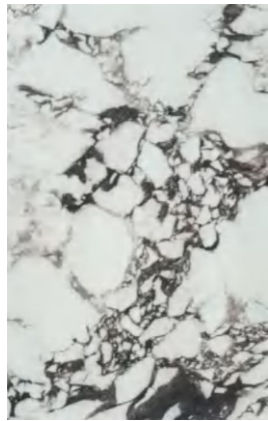

Marble

Category
Pure soft stone

Thickness
2-3MM

Usable area
Wall/Background wall

Size : 1200x600/3000*1200MM

Bulgari