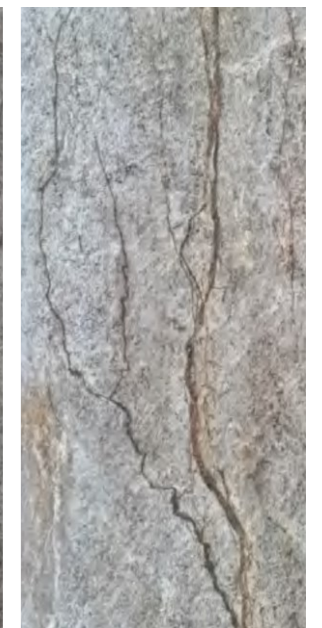

Category
Pure soft stone

Thickness
3-5MM

Usable area
Wall/Background wall

Size : 1200*600MM

Normandy Grey

Caslan

Made by pressing natural stone powder, it has super toughness and can be used in flat and curved shapes, wrapping cylinders with a diameter of 20 mm without cracking. The surface texture is rich and can present various natural material textures, and its natural texture and texture