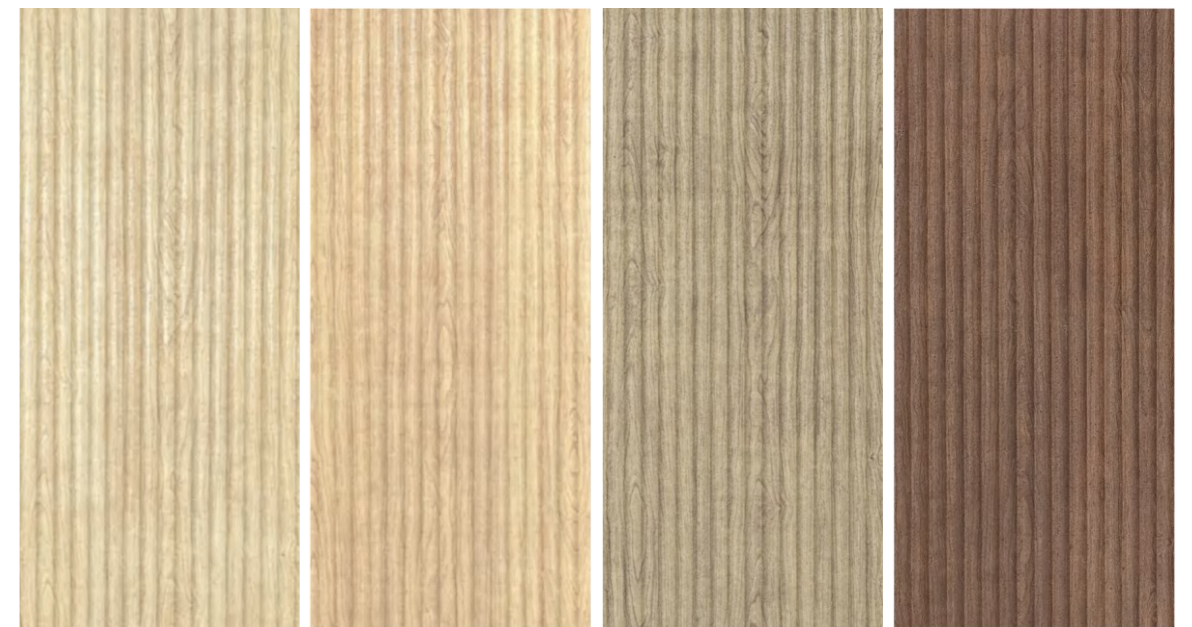

Light yellow

Yellow

Light brown

Dark brown