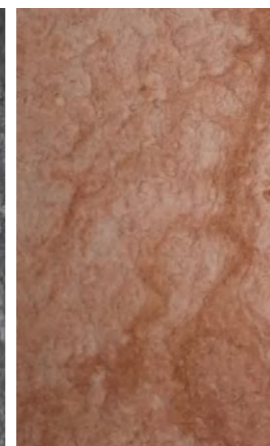

Rockcut Dolomitic Stone

Category
Pure soft stone

Thickness
3-5MM

Usable area
Wall/Background wall

Size : 2800*600 / 900*600MM

Red