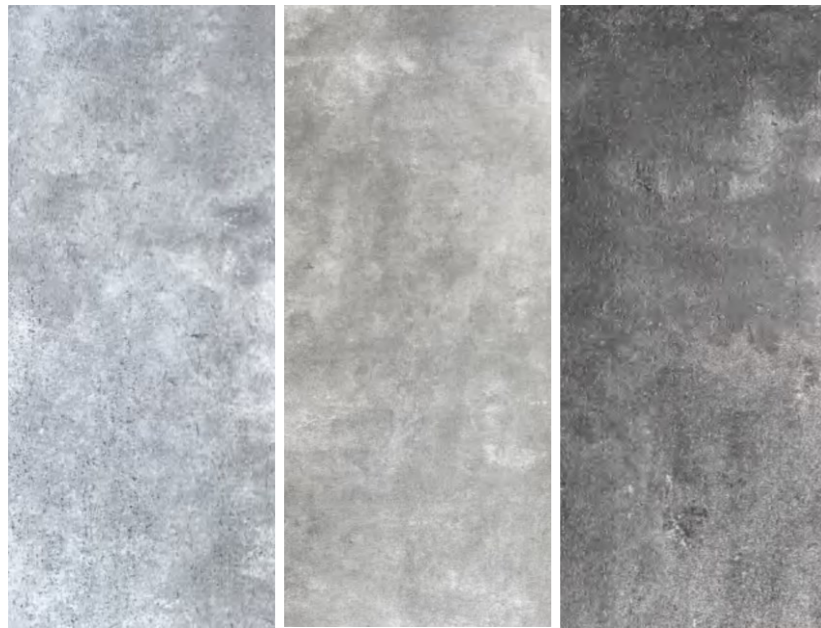

White

Yellow

Grey

Ando Cement

Category
Pure soft stone

Thickness
3-5MM

Usable area
Wall/Background wall

Size :
1200*600 / 2400*600 / 2400*1200MM