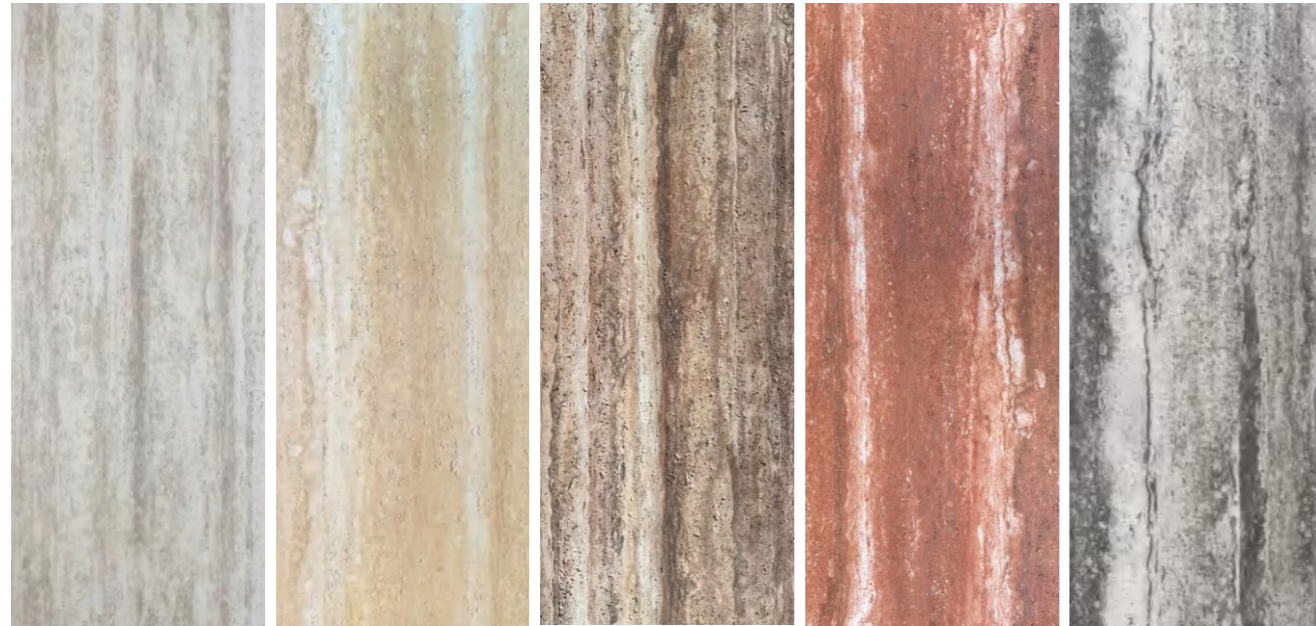

Andean red

Linear Travertine

Category
Pure soft stone

Thickness
3-5MM

Usable area
Wall/Background wall

Size :
1200*600 / 2400*600 / 2400*1200MM

Roman white

Roman yellow