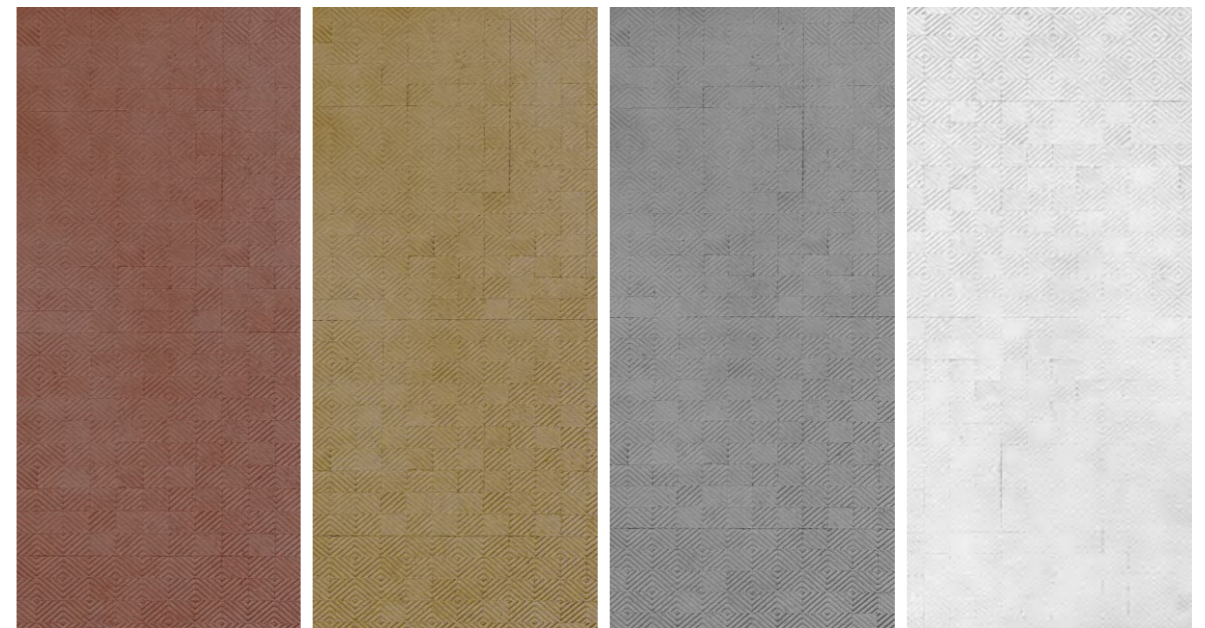

Gradient yellow

Gradient grey

Woven

Category
Pure soft stone
Thickness
3-5MM
Usable area
Wall/Background wall

Size : 1460*590MM

Jacinth

Khaki

Grey

Beige

Morocco

Category
Pure soft stone

Thickness
3-5MM

Usable area
Wall/Background wall

Size : 1460*590MM

Jacinth

Khaki