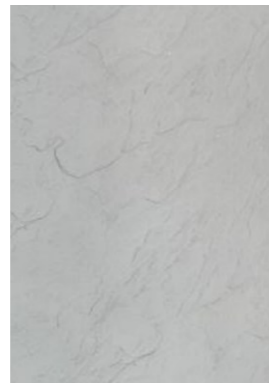

Grey

Beige

Slate

Category

Pure soft stone

Thickness

2.5-3.5MM

Usable area

Wall/Background wall

Size : 1200*600MM

Pure white

Beige

Light grey

Medium grey

Dark grey

Gradient yellow