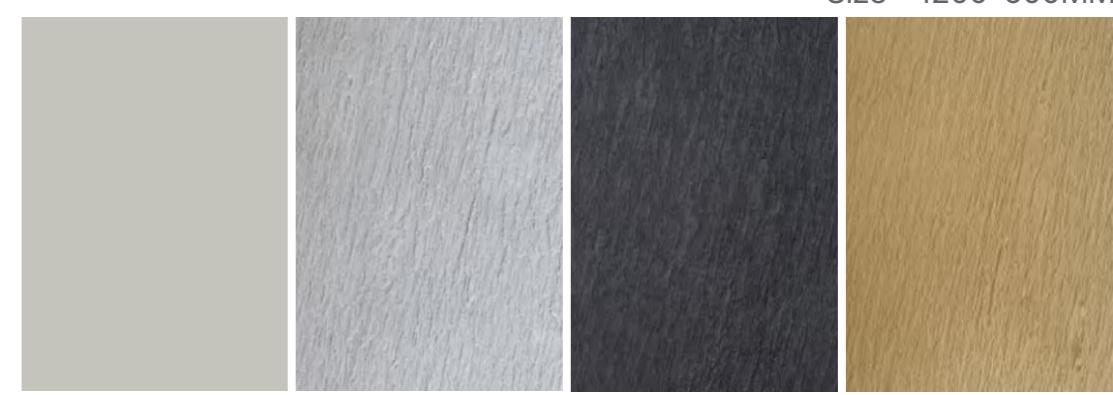

Dark grey

Age Stone

Category
Pure soft stone
Thickness
3-5MM
Usable area
Wall/Background wall

Size : 1200*600MM

Beige

Medium grey

Dark grey

Khaki