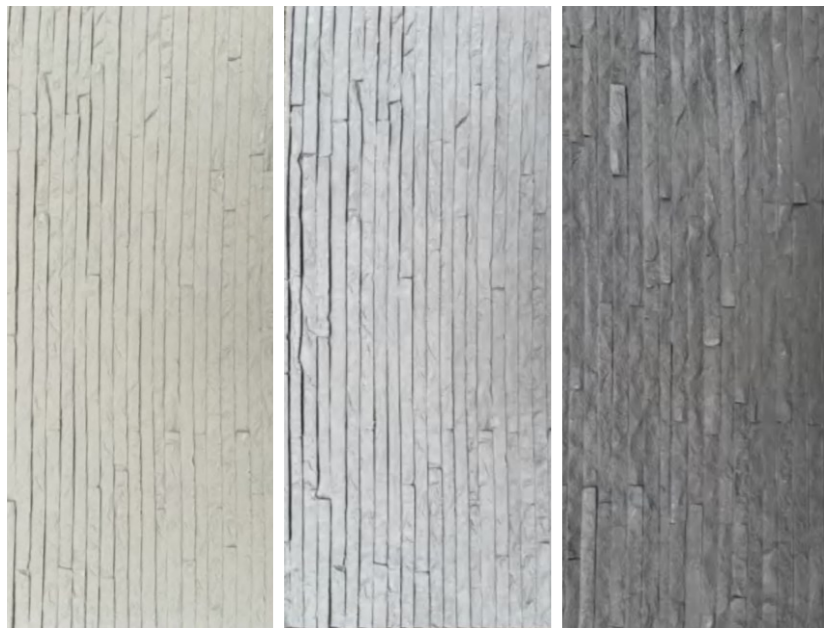

Red

Muretto Stone

Category
Pure soft stone

Thickness
3-5MM

Usable area
Wall/Background wall

Size : 600*300MM

Beige

Light grey

Dark grey

Age Stone

Category
Pure soft stone
Thickness
3-5MM
Usable area
Wall/Background wall

Size : 1200*600MM

Beige

Medium grey

Dark grey

Khaki